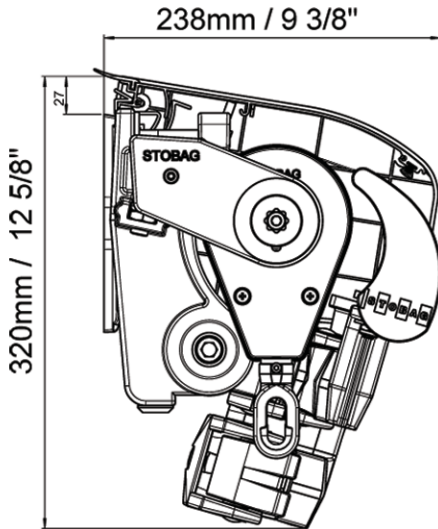

Select-Plus S8133

min. 90 cm / 3'
max. 775 cm / 25'5"

min. 150cm / 4'11"
max. 350cm / 11'6"

0° – 60°

Wall Mount

Wall mount with hood

Ceiling mount