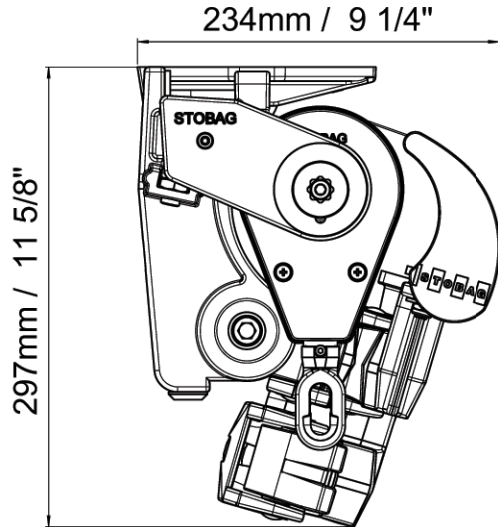

Select-Plus S8133

min. 90 cm / 3'
max. 775 cm / 25'5"

min. 150cm / 4'11"
max. 350cm / 11'6"

0° – 60°

Wall Mount

Wall mount with hood

Ceiling mount