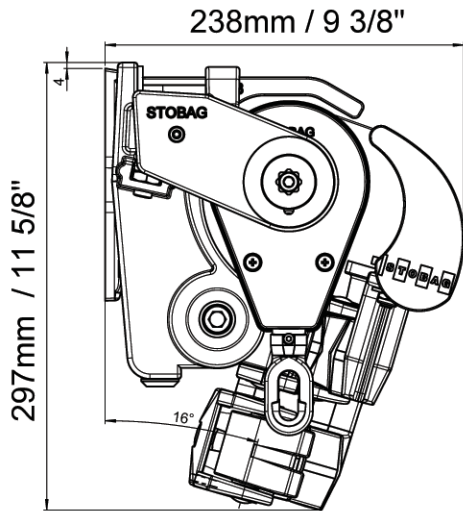

Select-Plus S8133

min. 90 cm / 3'
max. 775 cm / 25'5"

min. 150cm / 4'11"
max. 350cm / 11'6"

0° – 60°

Wall Mount

Wall mount with hood

Ceiling mount