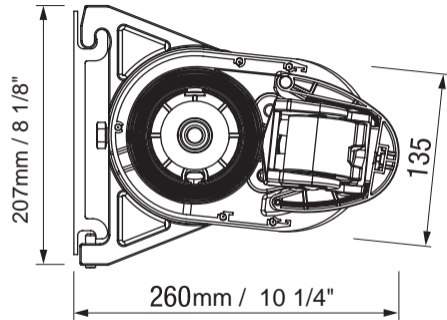

Tendabox S8170

min. 192 cm / 6'3"
max. 600 cm / 19'8"

min. 150 cm / 4'11"
max. 350 cm / 11'6"

0° – 90°

Wall mount

Ceiling mount

Wall mount with motor