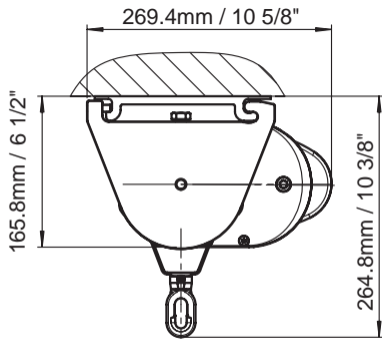

Tendabox S8170

min. 192 cm / 6'3"
max. 600 cm / 19'8"

min. 150 cm / 4'11"
max. 350 cm / 11'6"

0° – 90°

Wall mount

Ceiling mount

Wall mount with motor