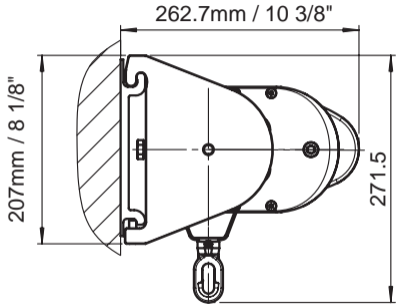

Tendabox S8170

min. 192 cm / 6'3"
max. 600 cm / 19'8"

min. 150 cm / 4'11"
max. 350 cm / 11'6"

0° – 90°

Wall mount

Ceiling mount

Wall mount with motor